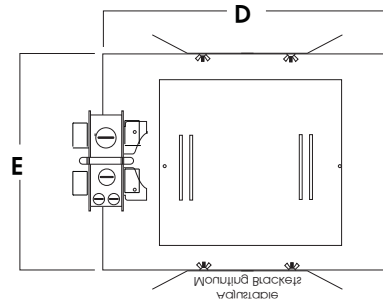

8"x 8" MODULAR LV SERIES 4 HEAD MR16

FEATURES & SPECIFICATIONS:

- EFEX² Series MR16 Multiples offer MR16 lamping in a versatile multi-head platform.
- Matte white flange trim with choice of interior finishes.
- Intended for Non-IC new construction.
- Supplied with 27" long, heavy ga. galvanized steel bar hangers.
- Electronic 120V transformers (standard). Options for 277 V and Magnetic transformers available.
- Manufactured and tested to UL standard No 1598.

| | APERTURE A | HEIGHT C | LENGTH D | WIDTH E | CUTOUT | WEIGHT |
|--------|---------------|-------------|-------------|------------|--------|--------|
| 4 LAMP | 8.0X8.0 | 8.5 | 16.0 | 12.0 | 8.7sq. | 8.3LBS |