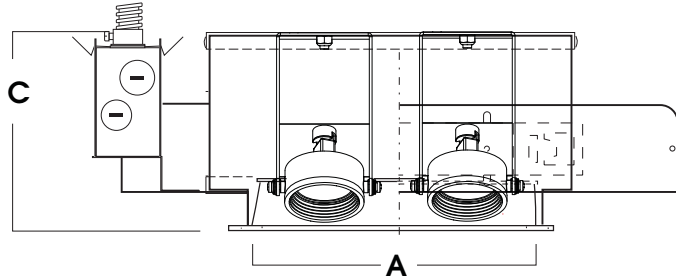

8"x 8" MODULAR LV SERIES 4 HEAD MR16

FEATURES & SPECIFICATIONS:

- EFEX² Series MR16 Multiples offer MR16 lamping in a versatile multi-head platform.
- Matte white flange trim with choice of interior finishes.
- Intended for Non-IC new construction.
- Supplied with 27" long, heavy ga. galvanized steel bar hangers.
- Electronic 120V transformers (standard). Options for 277 V and Magnetic transformers available.
- Manufactured and tested to UL standard No 1598.

| | APERTURE A | HEIGHT C | LENGTH D | WIDTH E | CUTOUT | WEIGHT |
|--------|---------------|-------------|-------------|------------|--------|--------|
| 4 LAMP | 8.0X8.0 | 8.5 | 16.0 | 12.0 | 8.7sq. | 8.3LBS |

| SERIES | LAMPS | TRANSFORMER | OPTIONS | INTERIOR FINISH | TRIM / FINISH |
|---|---------------|---|---|--|--|
| RC88SQLV 8"x8" / 4 Lamp Adjustable | 4XMR16 | E1 -Electronic, 120v E2 -Electronic, 277v MGN-1 -Magnetic Transformer 120v MGN-2 -Magnetic Transformer 277v LEDE1 -MR16 LED Lamp 120v LEDE2 -MR16 ED Lamp 277v | LN16 -Lens option- See Lens Page CB24 -C-Channel bars 1-470 CCEA -Chicago Ceiling Plenum CCEA CR -Corrosion Resistant 1-460 MWL(**) -Maximum Wattage dedicated transformer and label (20w, 37w, 50w) FS -Fuse holder/ fuse | MWI -Matte White MBI -Matte Black CCI -Custom Color | AR0808 MW -Matte White GW -Gloss White MB -Matte Black GB -Gloss Black BZ -Bronze MT -MiniTek CC -Custom Color |
| RC88SQLV | 4XMR16 | E1 | FS | MWI | AR0808MW |